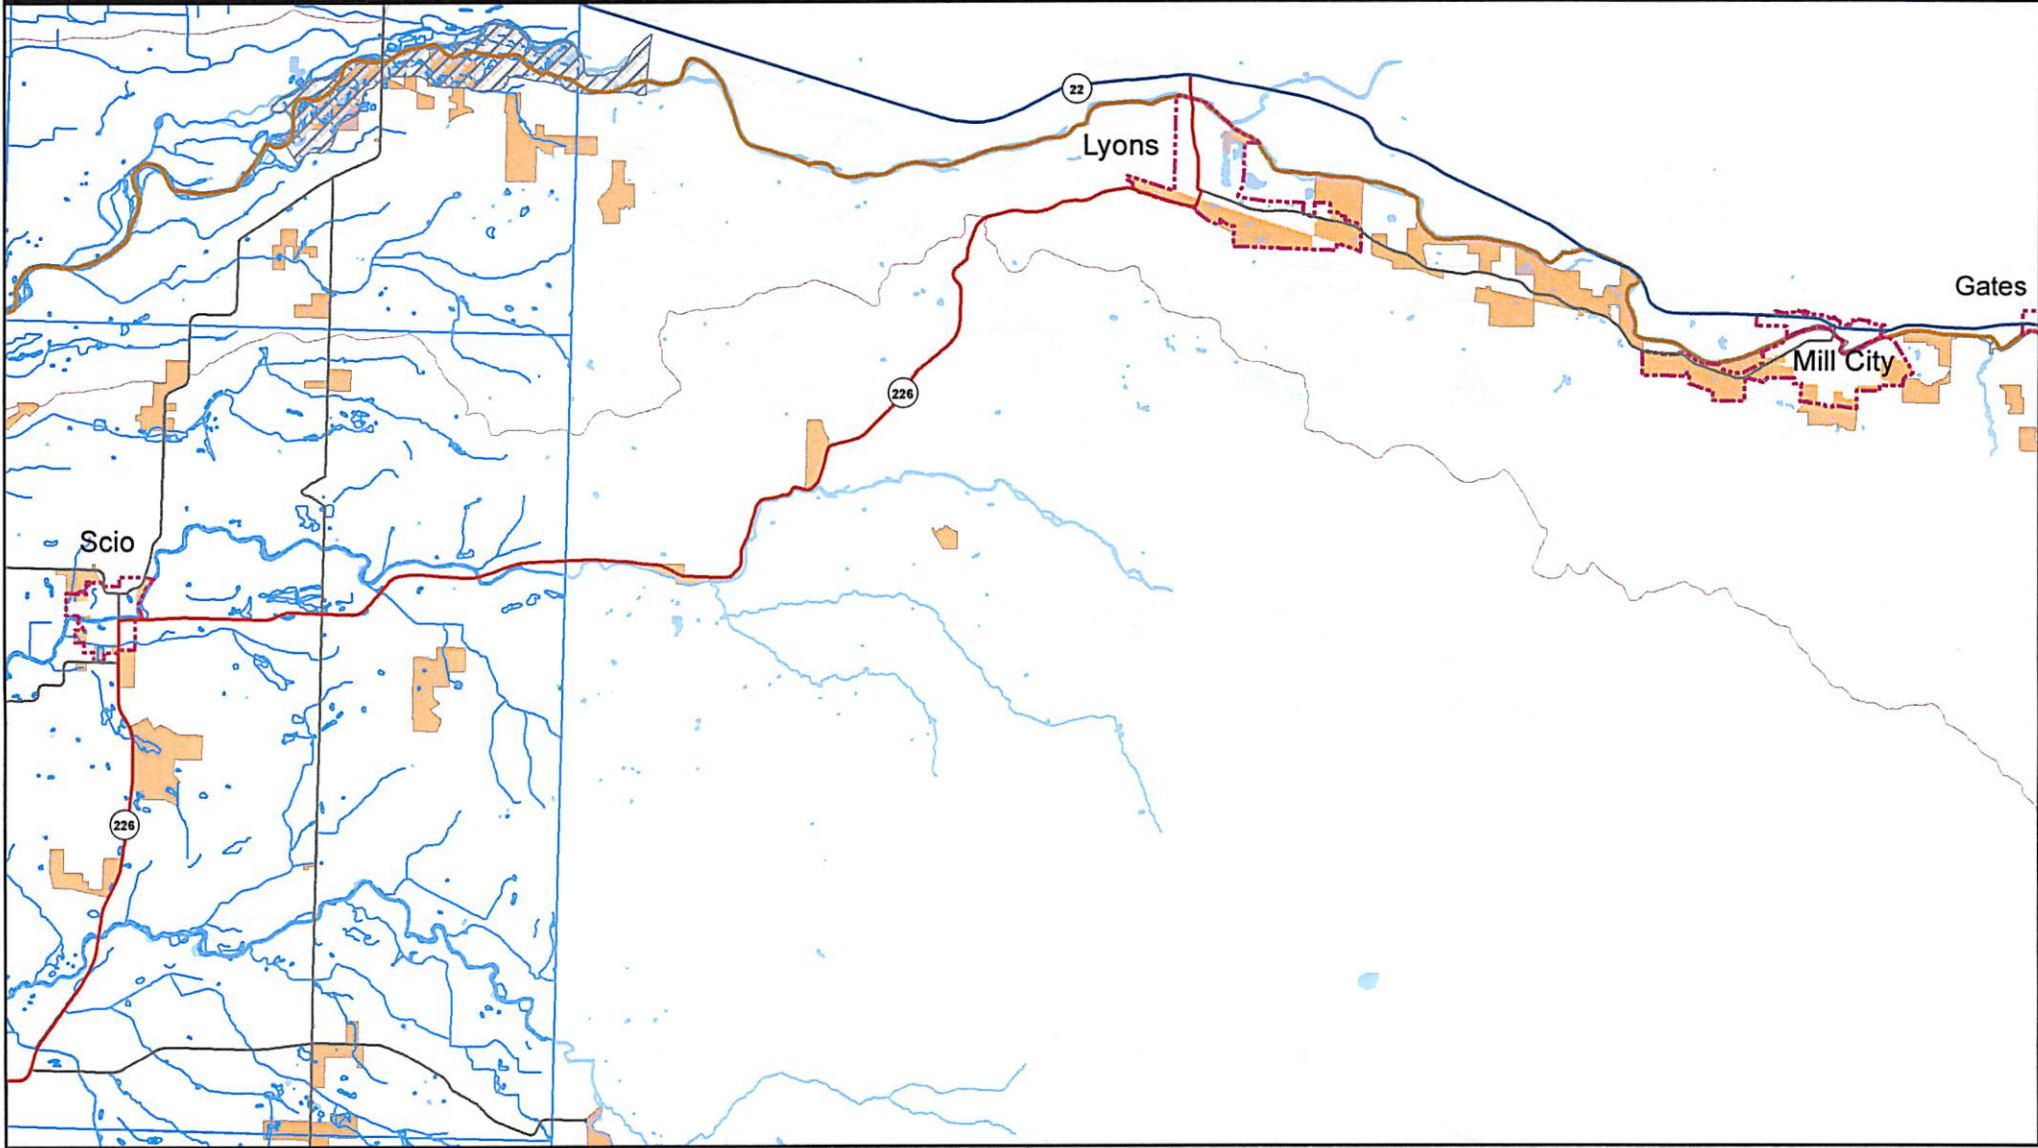

# Linn County Willamette Basin TMDL Area

## MAP 3

Federal Highways	Linn County Boundary	Linn County TMDL Coverage
State Highways	NWI Streams, Wetlands	Not Under Linn County's TMDL Plan
Other Roads	Lakes, Rivers	Subbasin
FEMA Floodway	UGB	

N

0 0.5 1 2 Miles