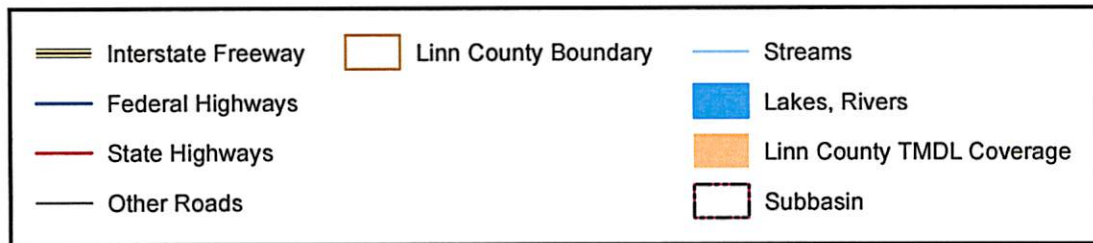

Linn County Willamette Basin TMDL Area